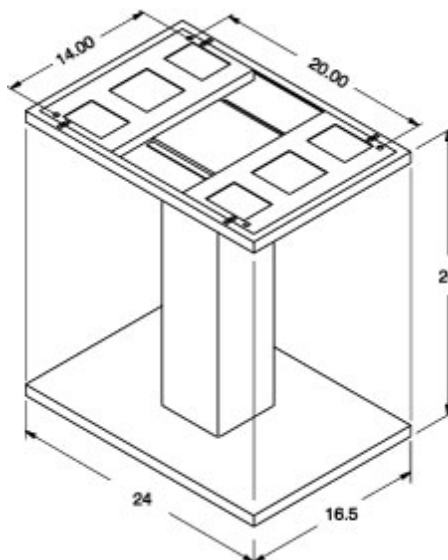

Quality Products. Service Excellence.

Pedestal S2CP Series

- Maintains NEMA rating of system.
- Formed 14 gauge steel.
- Also offered with formed 14 gauge stainless steel.
- Stiffeners added for solid stability.
- Open top and bottom provides an unobstructed wireway for pull through cabling.
- Can be mounted directly on floor or on a plinth.
- Available in light gray and stainless steel.